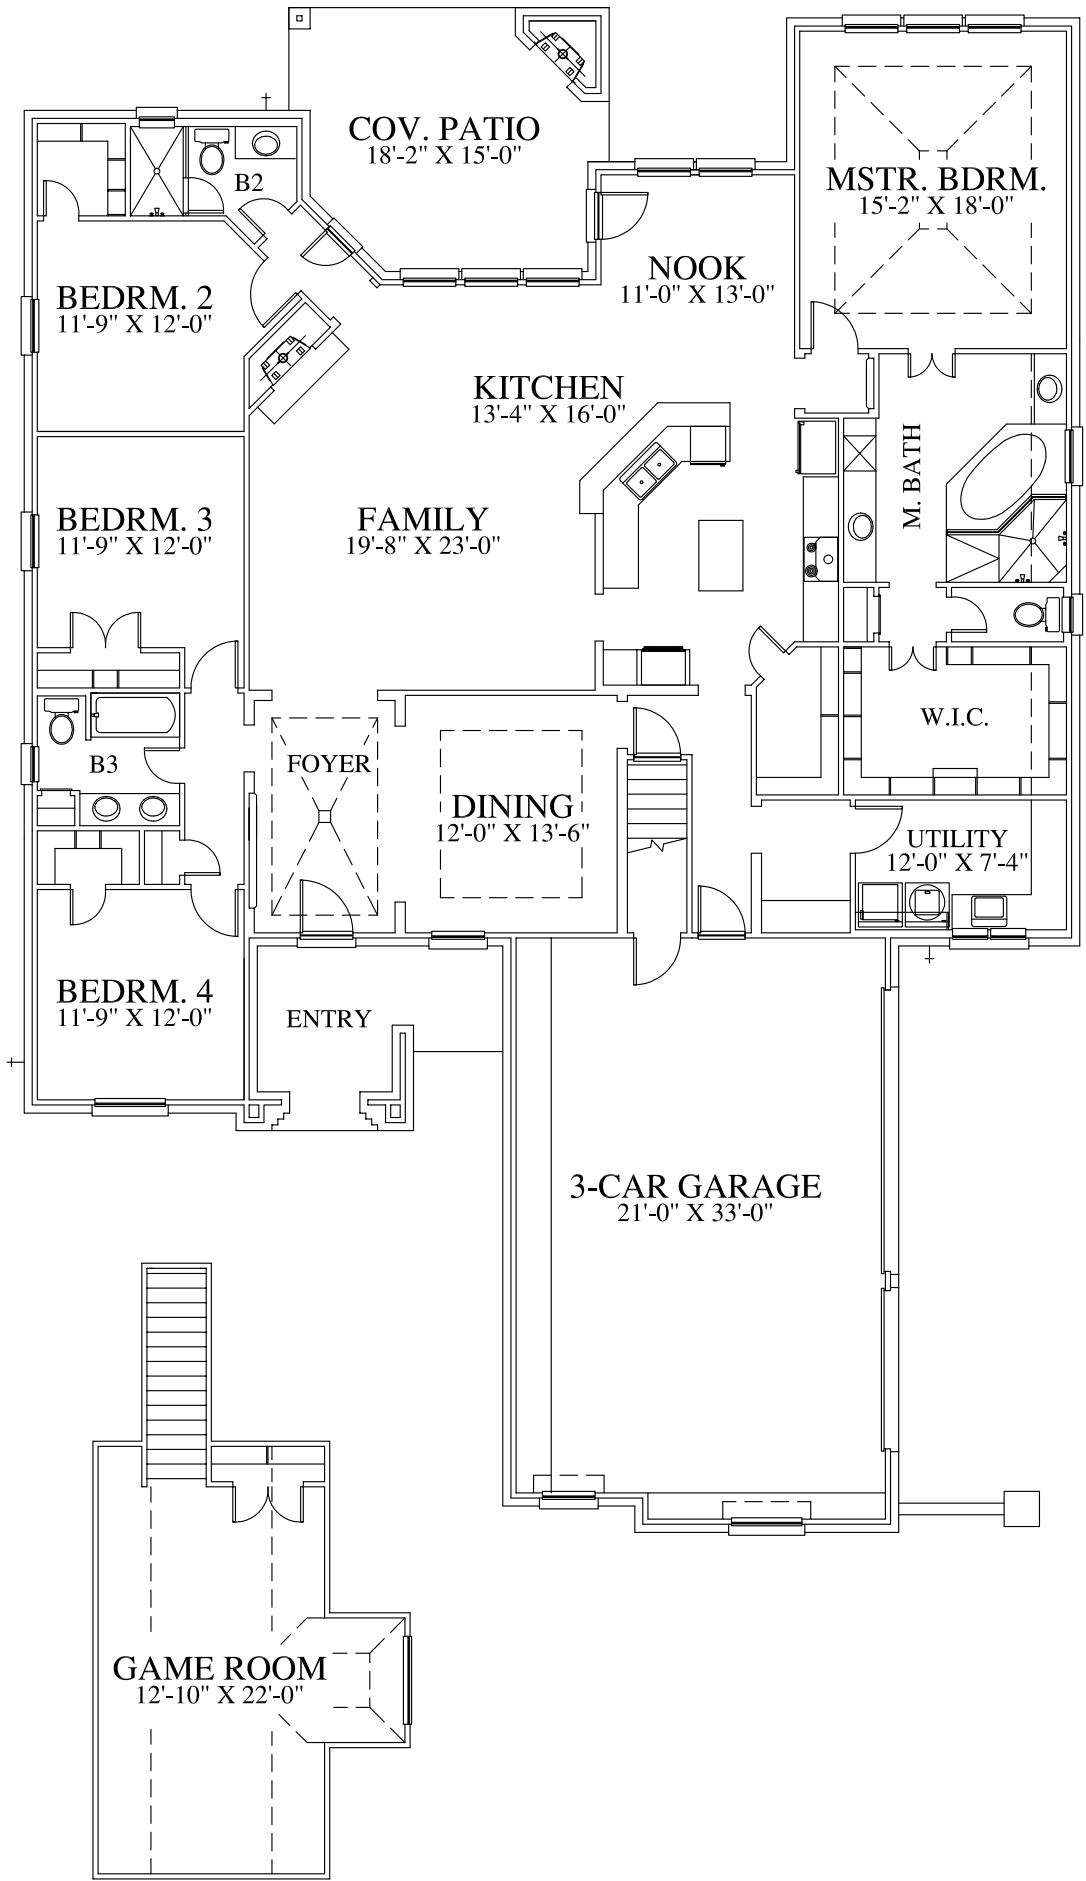

**BROOKFIELD 2885**

**BERKSHIRE**

**VINEYARD**

COV. PATIO  
18'-2" X 15'-0"

MSTR. BDRM.  
15'-2" X 18'-0"

BEDRM. 2  
11'-9" X 12'-0"

NOOK  
11'-0" X 13'-0"

KITCHEN  
13'-4" X 16'-0"

BEDRM. 3  
11'-9" X 12'-0"

FAMILY  
19'-8" X 23'-0"

M. BATH

B3

FOYER

DINING  
12'-0" X 13'-6"

W.I.C.

BEDRM. 4  
11'-9" X 12'-0"

ENTRY

UTILITY  
12'-0" X 7'-4"

3-CAR GARAGE  
21'-0" X 33'-0"

GAME ROOM  
12'-10" X 22'-0"